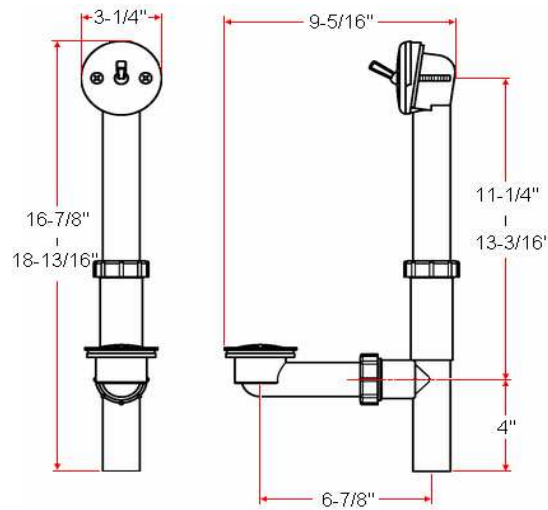

Plastic Trip Waste Bath Drain

Specifications

Material Content: Plastic pipe and tail piece
Adjustable trip lever pop up drain
1-1/2" Connection

Dimensions

Warranty & Compliances

Warranty Lifetime Limited Warranty

Order Codes & Finishes/Colors

Satin Nickel (US15)	529834	
Polished Brass (US3)	529776	
Oil Rubbed Bronze (US10B)	529990	
Polished Chrome (US26)	529768	
Antique Copper	526632	

Type:
Job:
Order Code:
Approvals: