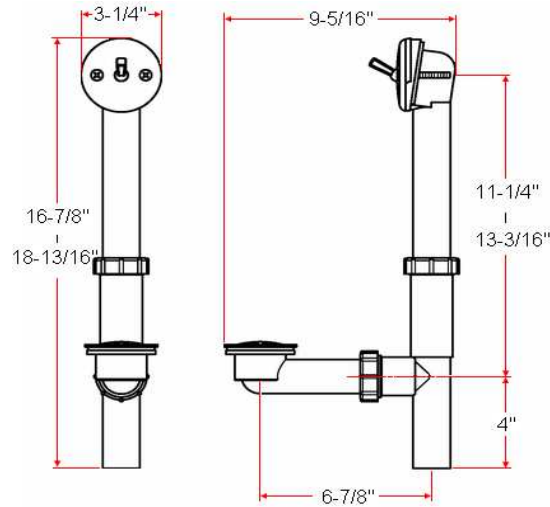

# Plastic Trip Waste Bath Drain

## Specifications

**Material Content:** Plastic pipe and tail piece  
**Adjustable trip lever pop up drain**  
**1-1/2" Connection**

## Dimensions