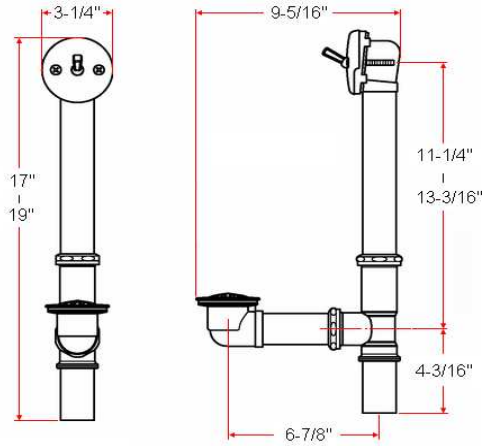

# Brass Trip Waste Bath Drain

## Specifications

**Material Content:** Brass pipe and tail piece  
**Adjustable trip lever pop up drain**  
**1-1/2" Connection**

## Dimensions