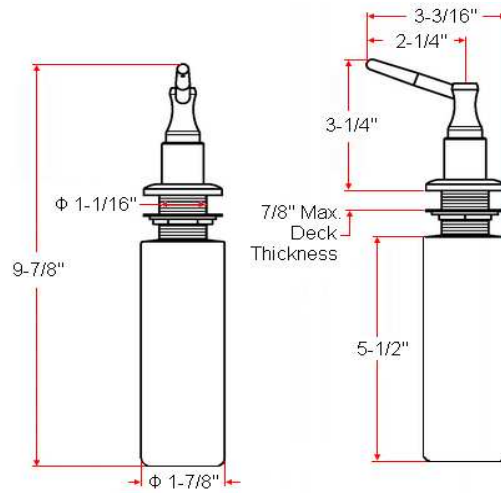

Soap Dispenser

Specifications

Material Content	Brass spout and plastic container
Capacity	250 cc / 8.5 oz.

Dimensions

Warranty & Compliances

Warranty	Lifetime Limited Warranty
-----------------	---------------------------

Order Codes & Finishes/Colors

Satin Nickel (US15)	529628
Oil Rubbed Bronze (US10B)	529925
Polished Chrome (US26)	529750
White	529669

Type:
Job:
Order Code:
Approvals:

Design House reserves the right to make changes in materials, specifications & models at any time. Design House also reserves the right to discontinue product without notice or obligation.