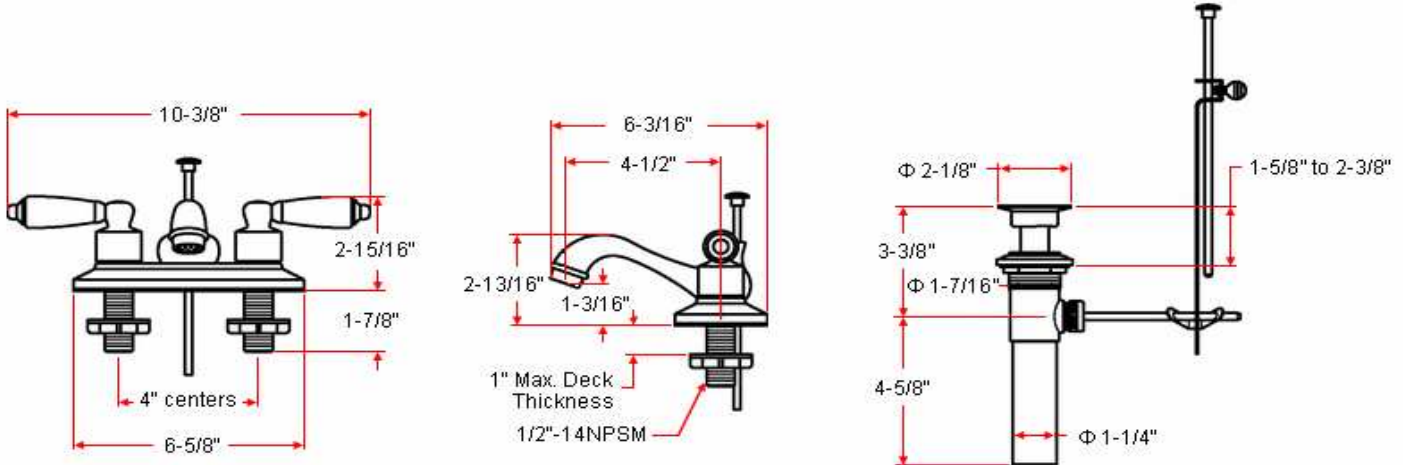

# WESTMOOR Low Arc Lavatory Faucet

## Specifications

<b>Flow Rate (GPM)</b>	1.77 GPM @ 60 psi
<b>Material Content</b>	Brass body with brass and zinc handle
<b>Pop-Up Drain</b>	Brass and stainless steel pop-up
<b>Spout Reach</b>	4-1/2"
<b>Cartridge</b>	Washerless
<b>Lever Handle Operation</b>	(1/4) quarter turn stop
<b>Installation Type</b>	3-hole, 4" center mount

## Dimensions