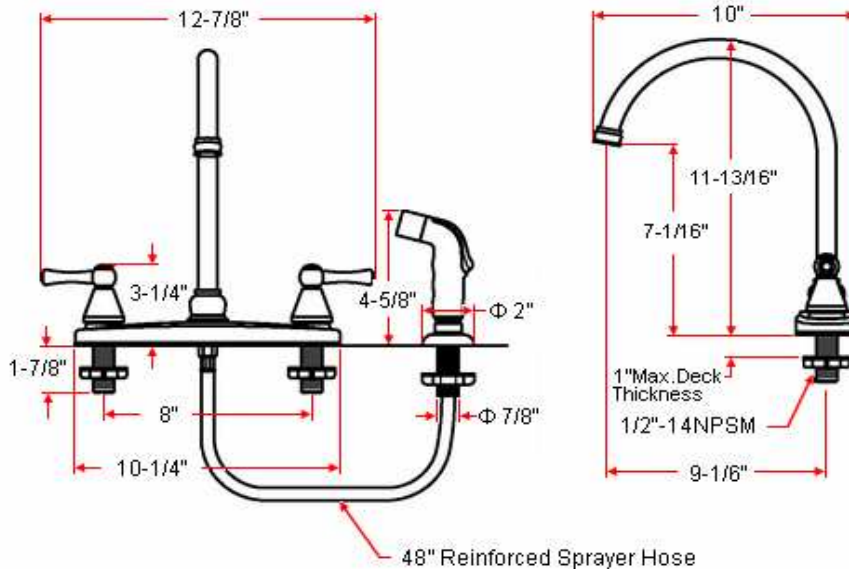

Dimensions

Warranty & Compliances

Warranty	Lifetime Limited Warranty
IAPMO/UPC	UPC & cUPC Compliant
ASME	ASME A112.18.1-05
ANSI	Compliant
ADA	Compliant
NSF	Compliant
CSA	CSA B125.1-05

Order Codes & Finishes/Colors

Satin Nickel (US15)	529545	
Polished Chrome (US26)	529511	

Type:

Job:

Order Code:

Approvals:

Design House reserves the right to make changes in materials, specifications & models at any time. Design House also reserves the right to discontinue product without notice or obligation.