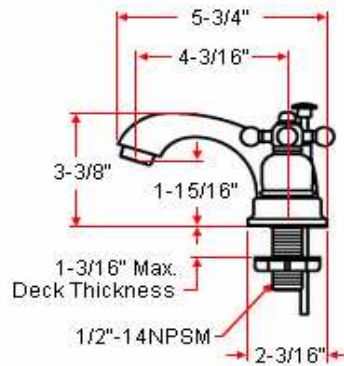

Dimensions

Warranty & Compliances

Warranty	Lifetime Limited Warranty
IAPMO/UPC	UPC & cUPC Compliant
ASME	ASME A112.18.1-05
ANSI	Compliant
ADA	non-compliant
NSF	Compliant
CSA	CSA B125.1-05

Order Codes & Finishes/Colors

Satin Nickel (US15)

529479

Type:

Job:

Order Code:

Approvals:

Design House reserves the right to make changes in materials, specifications & models at any time. Design House also reserves the right to discontinue product without notice or obligation.