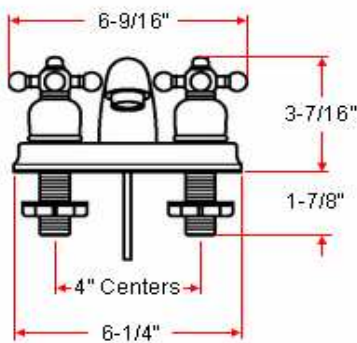

Dimensions

Warranty & Compliances

Warranty	Lifetime Limited Warranty
IAPMO/UPC	UPC & cUPC Compliant
ASME	ASME A112.18.1-05
ANSI	Compliant
ADA	non-compliant
NSF	Compliant
CSA	CSA B125.1-05

Order Codes & Finishes/Colors

Satin Nickel (US15)

529479

Type:

Job:

Order Code:

Approvals:

Design House reserves the right to make changes in materials, specifications & models at any time. Design House also reserves the right to discontinue product without notice or obligation.