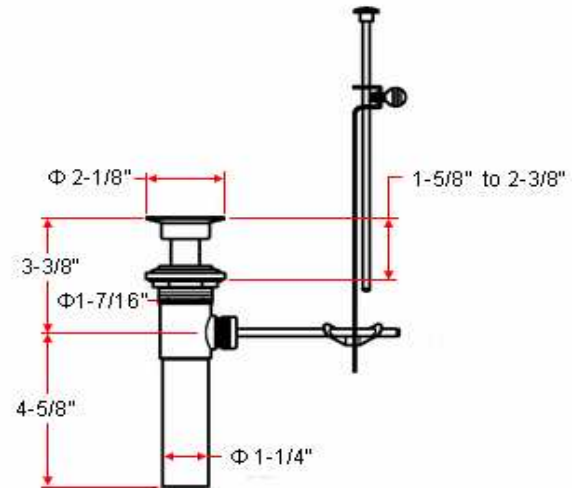

Dimensions

Warranty & Compliances

Warranty	Lifetime Limited Warranty
IAPMO/UPC	UPC & cUPC Compliant
ASME	ASME A112.18.1-05
ANSI	Compliant
ADA	non-compliant
NSF	Compliant
CSA	CSA B125.1-05

Order Codes & Finishes/Colors

Satin Nickel (US15)

529479

Type:

Job:

Order Code:

Approvals:

Design House reserves the right to make changes in materials, specifications & models at any time. Design House also reserves the right to discontinue product without notice or obligation.