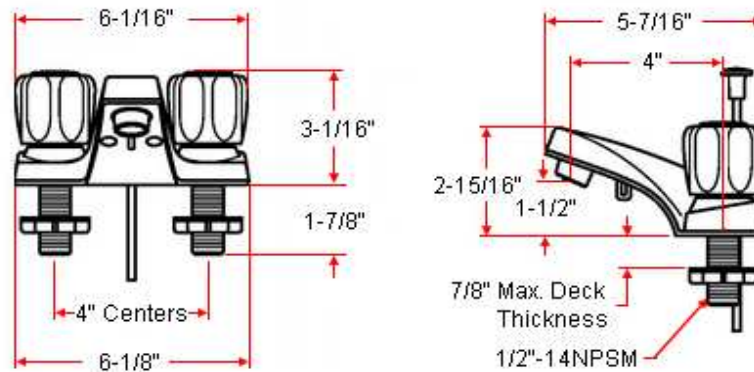

## Specifications

<b>Flow Rate (GPM)</b>	1.93 GPM @ 60 psi
<b>Material Content</b>	Brass body with plastic handle
<b>Pop-Up Drain</b>	not included
<b>Spout Reach</b>	4"
<b>Cartridge</b>	Plastic (washerless)
<b>Lever Handle Operation</b>	(1/4) quarter turn stop
<b>Installation Type</b>	3-hole, 4" center mount

## Dimensions