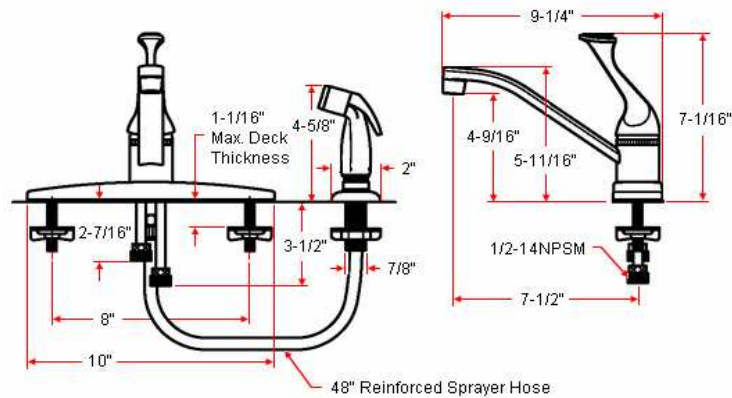

Dimensions

Warranty & Compliances

Warranty	Lifetime Limited Warranty
IAPMO/UPC	UPC & cUPC Compliant
ASME	ASME A112.18.1-05
ANSI	Compliant
ADA	Compliant
NSF	Compliant
CSA	CSA B125.1-05

Order Codes & Finishes/Colors

Polished Chrome (US26) 529099

Type:

Job:

Order Code:

Approvals:

Design House reserves the right to make changes in materials, specifications & models at any time. Design House also reserves the right to discontinue product without notice or obligation.