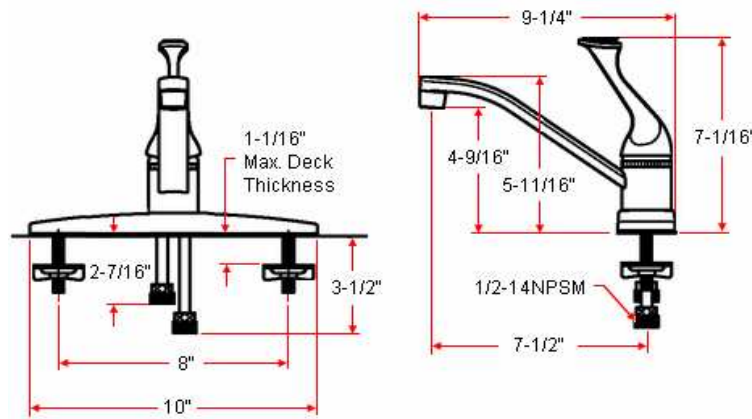

Dimensions

Warranty & Compliances

Warranty	Lifetime Limited Warranty
IAPMO/UPC	UPC & cUPC Compliant
ASME	ASME A112.18.1-05
ANSI	Compliant
ADA	Compliant
NSF	Compliant
CSA	CSA B125.1-05

Order Codes & Finishes/Colors

Polished Chrome (US26)   529073

Type:

Job:

Order Code:

Approvals:

Design House reserves the right to make changes in materials, specifications & models at any time. Design House also reserves the right to discontinue product without notice or obligation.