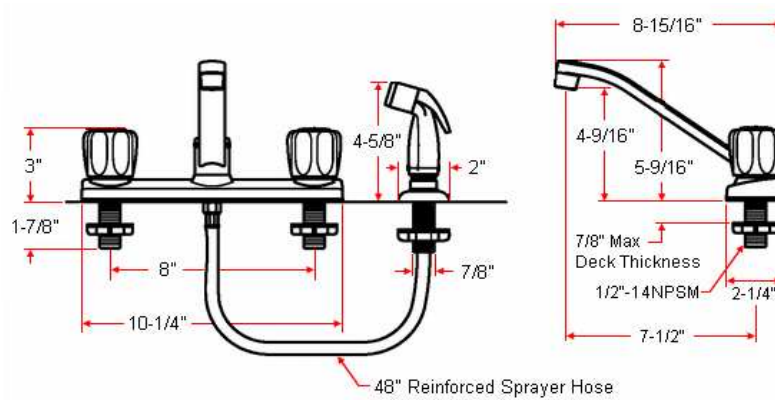

Dimensions

Warranty & Compliances

Warranty	Lifetime Limited Warranty
IAPMO/UPC	UPC & cUPC Compliant
ASME	ASME A112.18.1-05
ANSI	Compliant
ADA	non-compliant
NSF	Compliant
CSA	CSA B125.1-05

Order Codes & Finishes/Colors

Polished Chrome (US26)   529040

Type:

Job:

Order Code:

Approvals:

Design House reserves the right to make changes in materials, specifications & models at any time. Design House also reserves the right to discontinue product without notice or obligation.