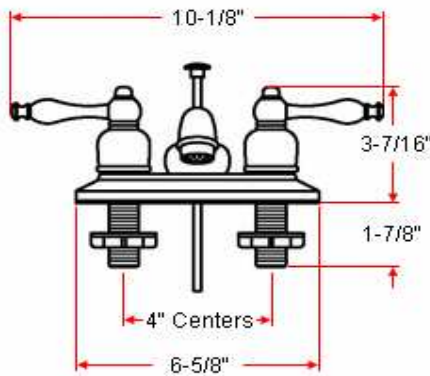

## Specifications

<b>Flow Rate (GPM)</b>	1.74 GPM @ 60 psi
<b>Material Content</b>	Brass body with brass and zinc handle
<b>Pop-Up Drain</b>	Brass and aluminum pop-up
<b>Spout Reach</b>	4-1/2"
<b>Cartridge</b>	Washerless
<b>Lever Handle Operation</b>	(1/4) quarter turn stop
<b>Installation Type</b>	3-hole, 4" center mount

## Dimensions