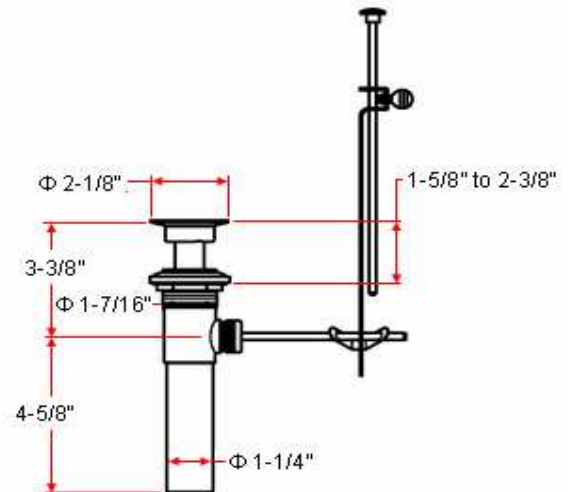

## Specifications

<b>Flow Rate (GPM)</b>	1.74 GPM @ 60 psi
<b>Material Content</b>	Brass body with brass and zinc handle
<b>Pop-Up Drain</b>	Brass and aluminum pop-up
<b>Spout Reach</b>	4-1/2"
<b>Cartridge</b>	Washerless
<b>Lever Handle Operation</b>	(1/4) quarter turn stop
<b>Installation Type</b>	3-hole, 4" center mount

## Dimensions

## Order Codes & Finishes/Colors

<b>Satin Nickel (US15)</b>	529909
<b>Oil Rubbed Bronze (US10B)</b>	527812
<b>Polished Chrome (US26)</b>	529016
<b>Antique Copper</b>	529917

Type:

Job:

Order Code:

Approvals: