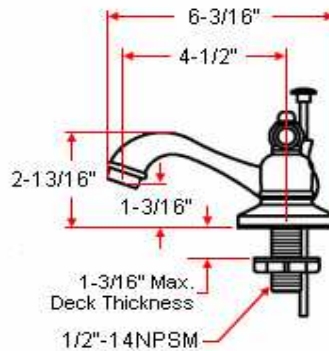

## Specifications

<b>Flow Rate (GPM)</b>	1.74 GPM @ 60 psi
<b>Material Content</b>	Brass body with brass and zinc handle
<b>Pop-Up Drain</b>	Brass and aluminum pop-up
<b>Spout Reach</b>	4-1/2"
<b>Cartridge</b>	Washerless
<b>Lever Handle Operation</b>	(1/4) quarter turn stop
<b>Installation Type</b>	3-hole, 4" center mount

## Dimensions