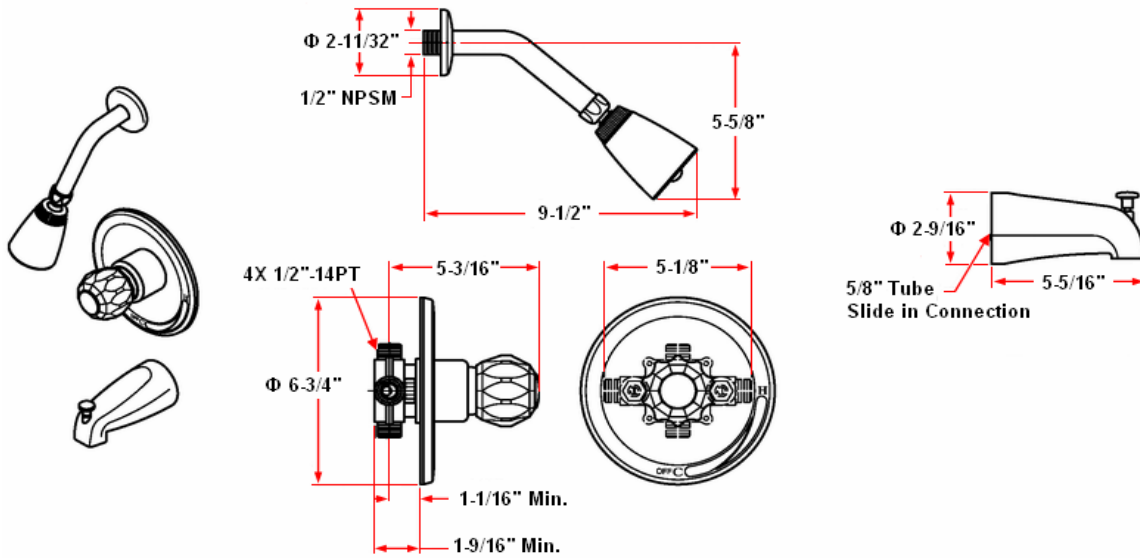

# MILLBRIDGE Single Handle Tub & Shower Faucet

## Specifications

<b>Material Content</b>	Brass body with plastic handle and zinc spout
<b>Cartridge</b>	Ceramic Disc Cartridge; Pressure Balanced
<b>Lever Handle Operation</b>	(1/4) quarter turn stop
<b>Spout</b>	Pull-up diverter spout

## Dimensions

## Order Codes & Finishes/Colors

<b>Satin Nickel (US15)</b>	528604
<b>Polished Chrome (US26)</b>	528620

<b>Type:</b>
<b>Job:</b>
<b>Order Code:</b>
<b>Approvals:</b>

Design House reserves the right to make changes in materials, specifications & models at any time. Design House also reserves the right to discontinue product without notice or obligation.