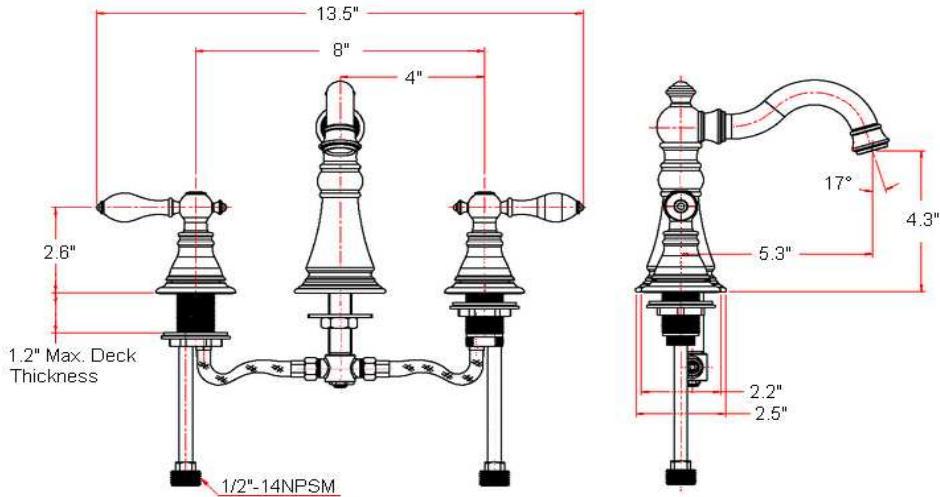

Dimensions

Warranty & Compliances

Warranty	Lifetime Limited Warranty
IAPMO/UPC	UPC & cUPC Compliant
ASME	ASME A112.18.1
ANSI	Compliant
ADA	Compliant
NSF	Compliant
CSA	Compliant

Order Codes & Finishes/Colors

Satin Nickel (US15)	526954	
Oil Rubbed Bronze (US10B)	526947	
Polished Chrome (US26)	526962	
Rustic Pewter	528570	

Type:

Job:

Order Code:

Approvals:

Design House reserves the right to make changes in materials, specifications & models at any time. Design House also reserves the right to discontinue product without notice or obligation.