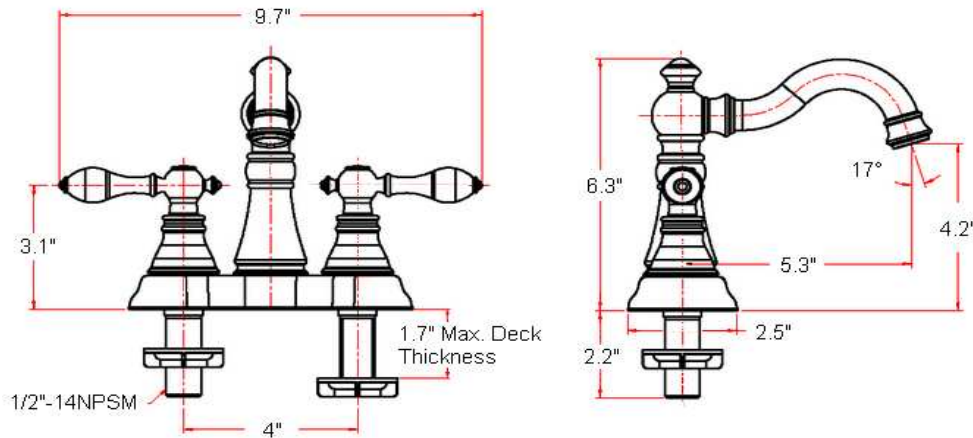

## Specifications

<b>Flow Rate (GPM)</b>	1.82 GPM @ 60 psi
<b>Material Content</b>	Brass body with zinc alloy handle
<b>Pop-Up Drain</b>	Brass and plastic pop-up
<b>Spout Reach</b>	5.3"
<b>Cartridge</b>	Ceramic disk Cartridge
<b>Lever Handle Operation</b>	(1/4) quarter turn stop
<b>Installation Type</b>	3-hole, 4" center mount

## Dimensions