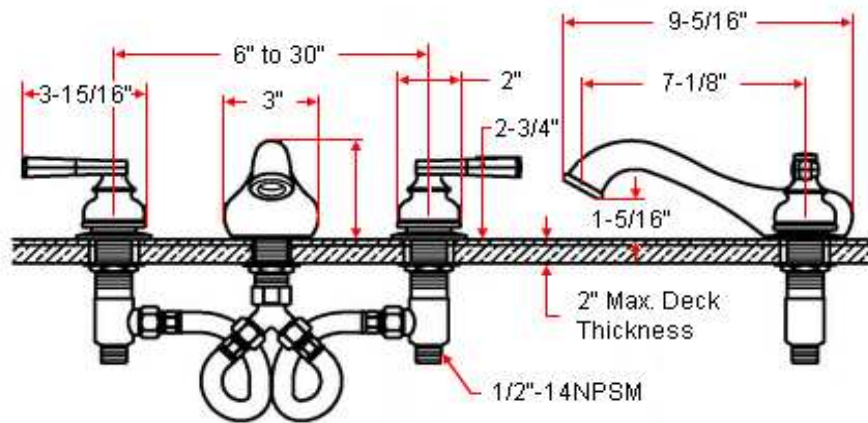

## Specifications

<b>Flow Rate (GPM)</b>	9.48 GPM @ 20 psi
<b>Material Content</b>	Brass body with zinc alloy handle
<b>Spout dimensions</b>	7-1/8"
<b>Cartridge</b>	Ceramic disk Cartridge
<b>Hand held sprayer</b>	Not included
<b>Lever handle operation</b>	1/4 quarter turn stop

## Dimensions