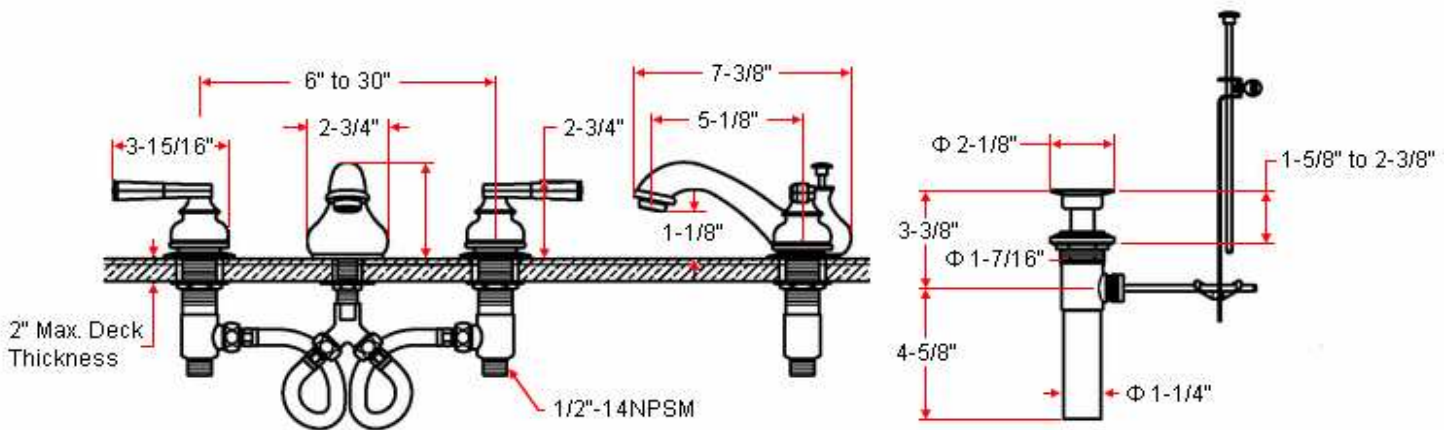

Dimensions

Warranty & Compliances

Warranty	Lifetime Limited Warranty
IAPMO	UPC & cUPC Compliant
ASME	ASME A112.18.1-05
ANSI	Compliant
ADA	Compliant
NSF	Compliant
CSA	CSA B125.1-05

Order Codes & Finishes/Colors

Antique Brass (US5)

528513

Type:

Job:

Order Code:

Approvals:

Design House reserves the right to make changes in materials, specifications & models at any time. Design House also reserves the right to discontinue product without notice or obligation.