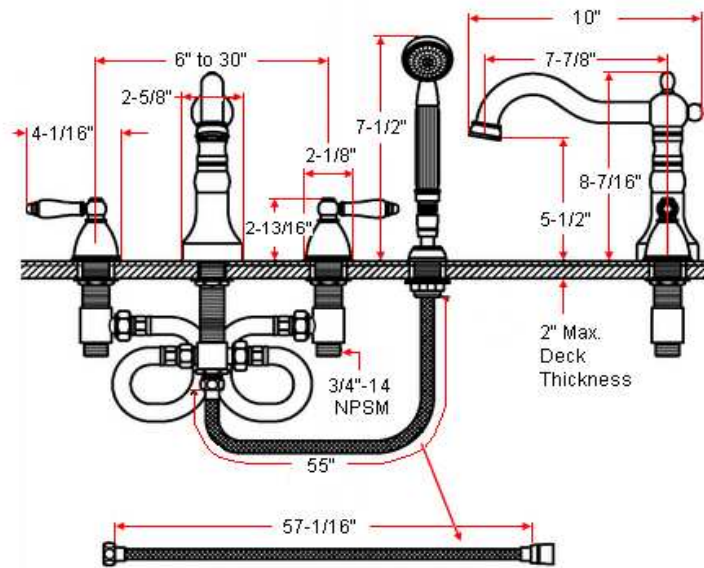

Dimensions

Warranty & Compliances

Warranty	Lifetime Limited Warranty
IAPMO/ cUPC	UPC & CUPC Compliant
ASME	ASME A112.18.1-05
ANSI	ANSI Compliant
ADA	Compliant
CSA	CSA B125.1-05

Order Codes & Finishes/Colors

Satin Nickel (US15)	528497
Oil Rubbed Bronze (US10B)	528505

Type:
Job:
Order Code:
Approvals:

Design House reserves the right to make changes in materials, specifications & models at any time. Design House also reserves the right to discontinue product without notice or obligation.