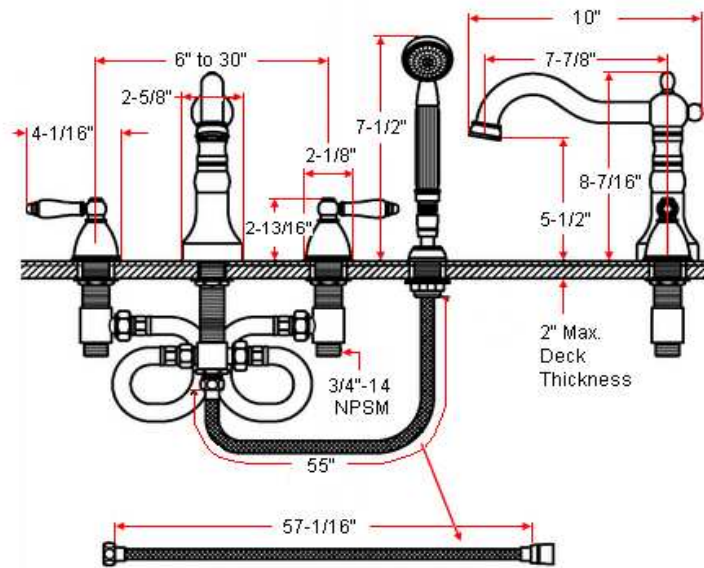

## Specifications

<b>Flow Rate (GPM)</b>	11.57 GPM @ 20 psi
<b>Material Content</b>	Brass body with brass and zinc handle
<b>Spout dimensions</b>	7-7/8"
<b>Cartridge</b>	Ceramic disk Cartridge
<b>Hand held sprayer</b>	External ABS pull-out sprayer (57" soft hose)
<b>Lever handle operation</b>	1/4 quarter turn stop
<b>Installation Type</b>	4-hole, 8-16" variable width base

## Dimensions

## Order Codes & Finishes/Colors

<b>Satin Nickel (US15)</b>	528497
<b>Oil Rubbed Bronze (US10B)</b>	528505

**Type:**  
**Job:**  
**Order Code:**  
**Approvals:**

Design House reserves the right to make changes in materials, specifications & models at any time. Design House also reserves the right to discontinue product without notice or obligation.