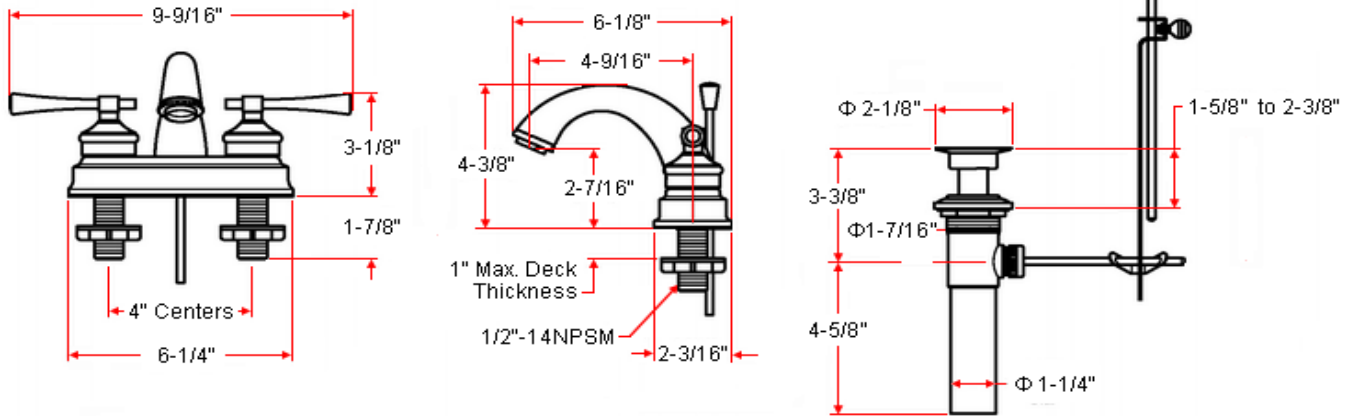

Dimensions

Warranty & Compliances

Warranty	Lifetime Limited Warranty
IAPMO/UPC	UPC & cUPC Compliant
ASME	ASME A112.18.1-05
WaterSense	Compliant
ANSI	Compliant
ADA	Compliant
NSF	Compliant
CSA	CSA B125.1-05
Lead Free	Fed. P.L. 111-380 (1/2014)

Order Codes & Finishes/Colors

Satin Nickel (US15)	528471	
Statuary Bronze	528422	

Type:

Job:

Order Code:

Approvals: