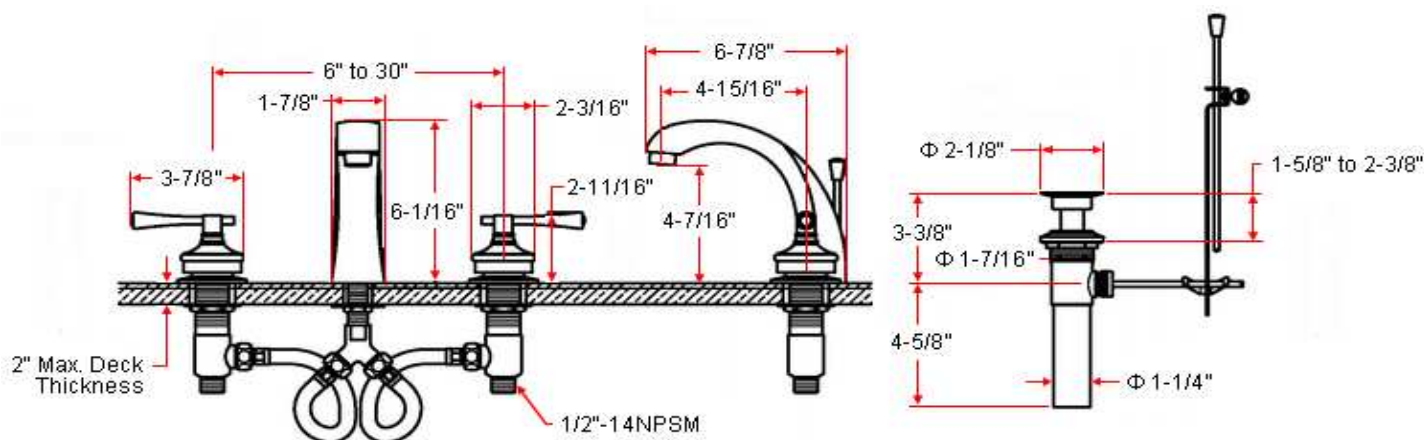

## Specifications

<b>Flow Rate (GPM)</b>	1.68 GPM @ 60 psi
<b>Material Content</b>	Brass body with brass handle
<b>Pop-Up Drain</b>	Brass and stainless steel pop-up
<b>Spout Reach</b>	4-15/16"
<b>Cartridge</b>	Ceramic disk Cartridge
<b>Lever Handle Operation</b>	(1/4) quarter turn stop
<b>Installation Type</b>	6-16" center mount

## Dimensions