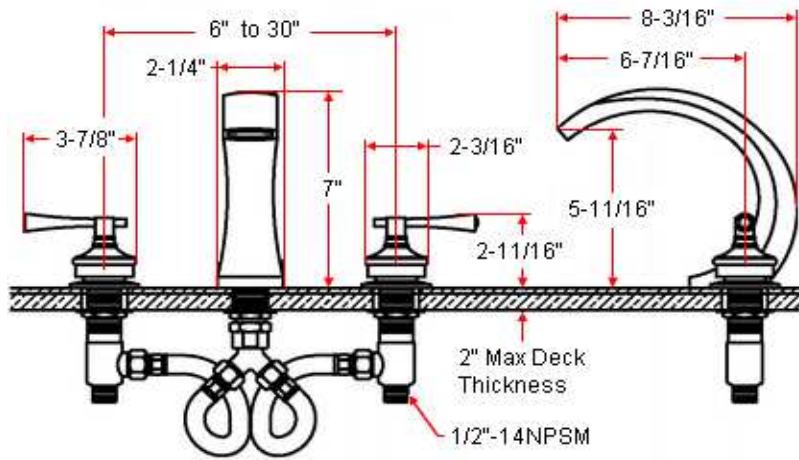

Dimensions

Warranty & Compliances

Warranty	Lifetime Limited Warranty
IAPMO/ cUPC	UPC & CUPC Compliant
ASME	ASME A112.18.1-05
ANSI	ANSI Compliant
ADA	Compliant
CSA	CSA B125.1-05

Order Codes & Finishes/Colors

Satin Nickel (US15)	528448	
Statuary Bronze	528398	

Type:

Job:

Order Code:

Approvals:

Design House reserves the right to make changes in materials, specifications & models at any time. Design House also reserves the right to discontinue product without notice or obligation.