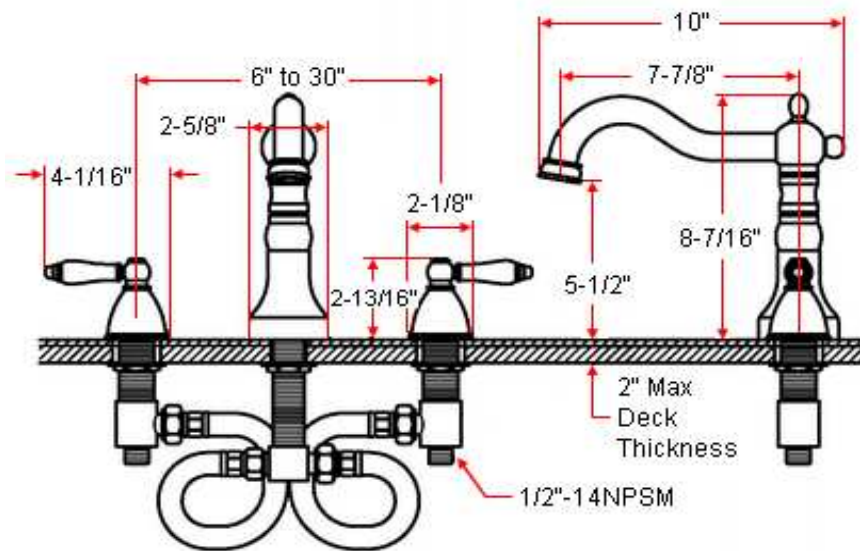

## Specifications

<b>Flow Rate (GPM)</b>	9.48 GPM @ 20 psi
<b>Material Content</b>	Brass body with brass and zinc handle
<b>Spout dimensions</b>	7-7/8"
<b>Cartridge</b>	Ceramic disk Cartridge
<b>Hand held sprayer</b>	Not included
<b>Lever handle operation</b>	1/4 quarter turn stop
<b>Installation Type</b>	3-hole, 8-16" variable width base

## Dimensions