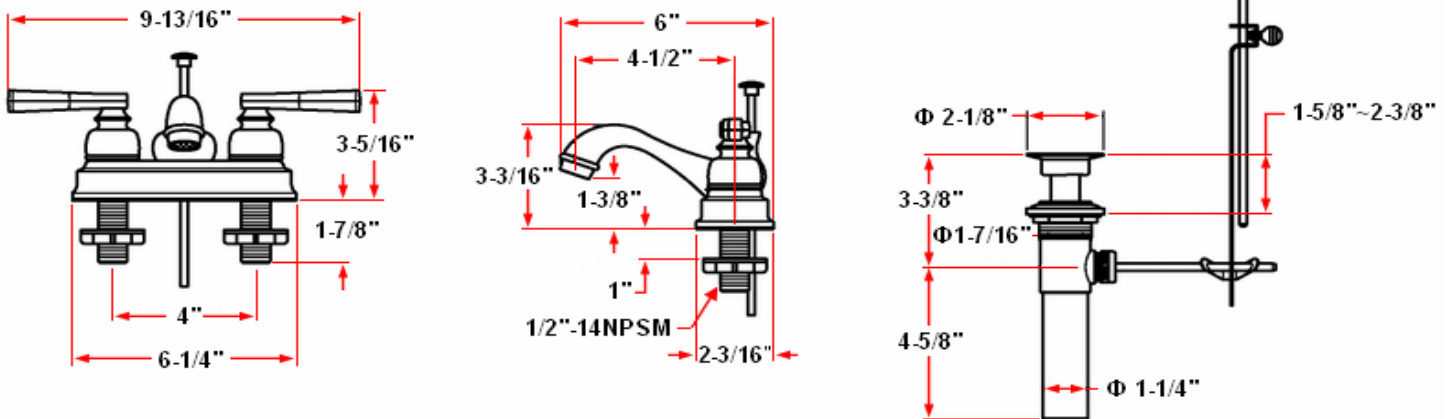

Dimensions

Warranty & Compliances

Warranty	Lifetime Limited Warranty
IAPMO/UPC	UPC & cUPC Compliant
ASME	ASME A112.18.1-05
ANSI	Compliant
ADA	Compliant
NSF	Compliant
CSA	CSA B125.1-05

Order Codes & Finishes/Colors

Anitque Brass (US5)

528307

Type:

Job:

Order Code:

Approvals:

Design House reserves the right to make changes in materials, specifications & models at any time. Design House also reserves the right to discontinue product without notice or obligation.