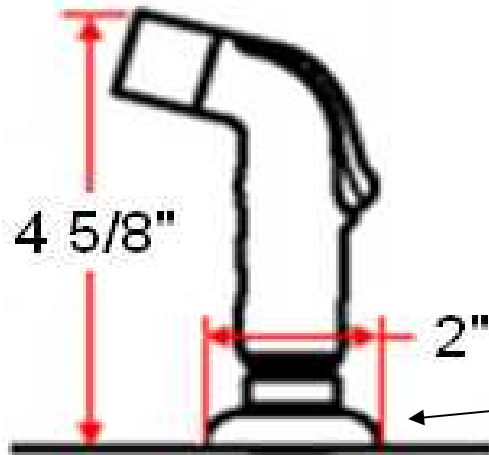

Premium Kitchen Sprayer

Specifications

Material: ABS

Dimensions

Side Sprayer Cradle is not included, shown in this picture.

Warranty & Compliances

Warranty: Lifetime Limited Warranty

Order Codes & Finishes/Colors

Satin Nickel (US15)	528281
Oil Rubbed Bronze (US10B)	528554
Polished Chrome (US26)	528273
Antique Copper	528299

Type:
Job:
Order Code:
Approvals:

Design House reserves the right to make changes in materials, specifications & models at any time. Design House also reserves the right to discontinue product without notice or obligation.