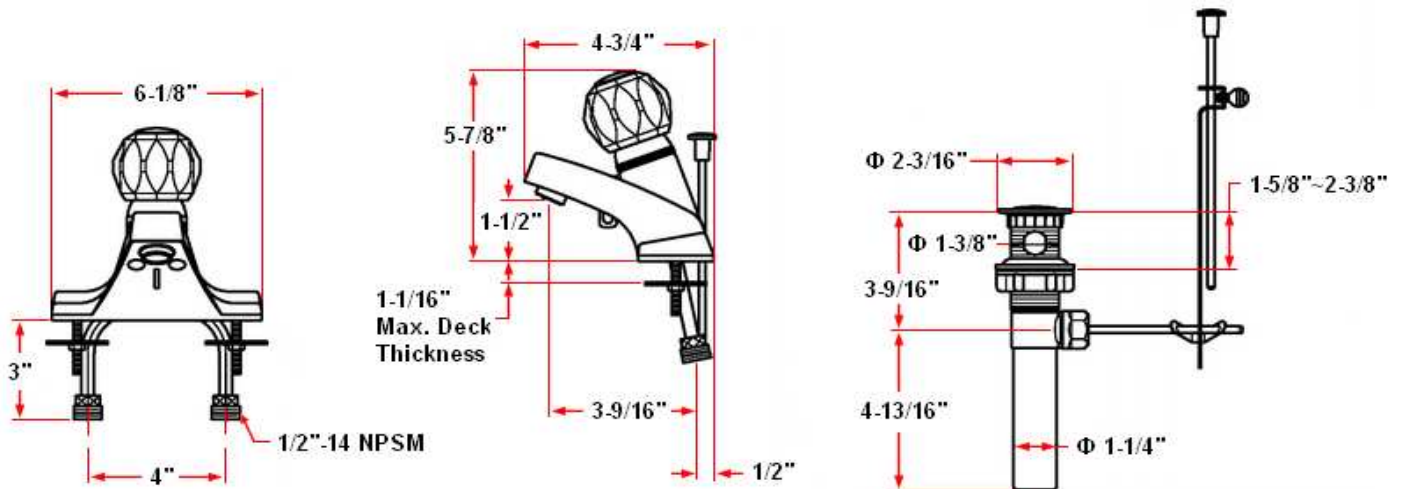

## Specifications

<b>Flow Rate (GPM)</b>	1.88 GPM @ 60 psi
<b>Material Content</b>	Brass body with plastic handle
<b>Pop-Up Drain</b>	Plastic pop-up
<b>Spout Reach</b>	3-9/16"
<b>Cartridge</b>	Stainless steel ball (washerless)
<b>Lever Handle Operation</b>	Lever adjusts water temperature and on/off control
<b>Installation Type</b>	3-hole, 4" center mount

## Dimensions

## Order Codes & Finishes/Colors

<b>Satin Nickel (US15)</b>	528224	
<b>Polished Chrome (US26)</b>	529214	

Type:

Job:

Order Code:

Approvals:

Design House reserves the right to make changes in materials, specifications & models at any time. Design House also reserves the right to discontinue product without notice or obligation.