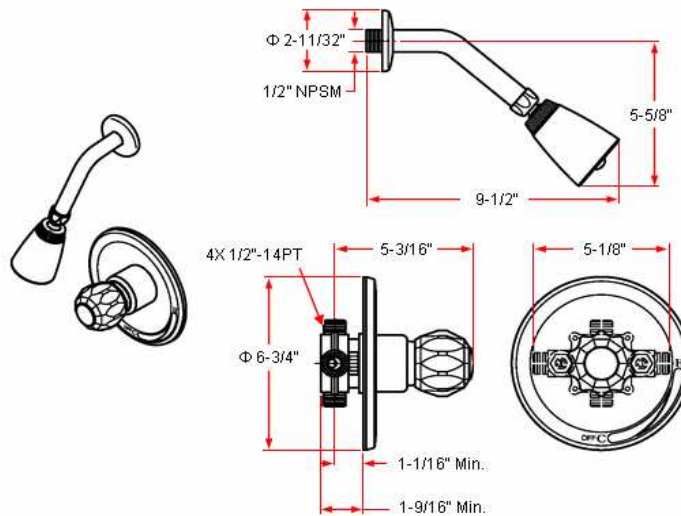

# MILLBRIDGE Single Handle Pressure Balanced Shower Faucet

## Specifications

<b>Material Content</b>	Brass body with plastic handle
<b>Cartridge</b>	Ceramic Disc Cartridge; Pressure Balanced
<b>Lever Handle Operation</b>	Lever adjusts water temperature and on/off control
<b>Spout</b>	N/a

## Dimensions

## Order Codes & Finishes/Colors

Polished Chrome (US26)

528166

Type:

Job:

Order Code:

Approvals:

Design House reserves the right to make changes in materials, specifications & models at any time. Design House also reserves the right to discontinue product without notice or obligation.