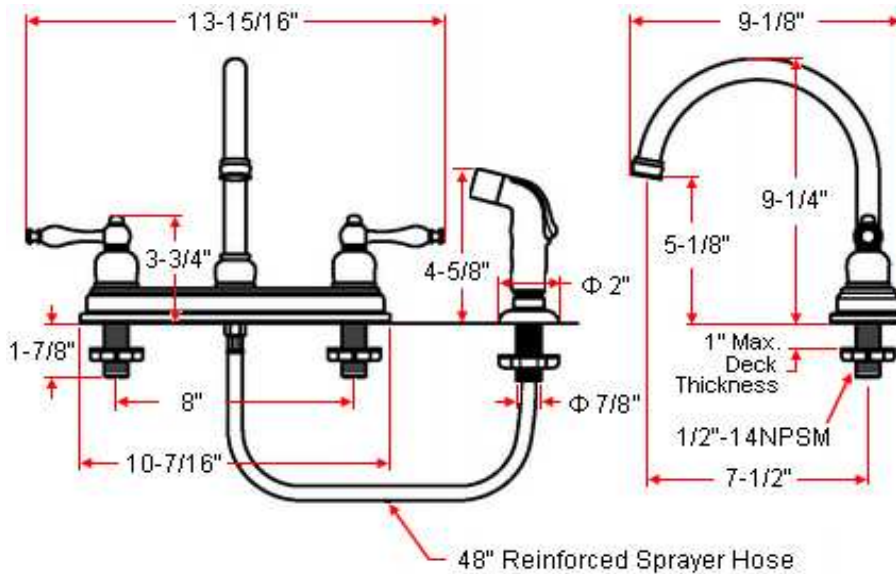

Dimensions

Warranty & Compliances

Warranty	Lifetime Limited Warranty
IAPMO/UPC	UPC & cUPC Compliant
ASME	ASME A112.18.1-05
ANSI	Compliant
ADA	Compliant
NSF	Compliant
CSA	CSA B125.1-05

Order Codes & Finishes/Colors

Satin Nickel (US15)	528059	
Oil Rubbed Bronze (US10B)	527499	
Polished Chrome (US26)	529131	
Brushed Bronze	528067	

Type:

Job:

Order Code:

Approvals:

Design House reserves the right to make changes in materials, specifications & models at any time. Design House also reserves the right to discontinue product without notice or obligation.