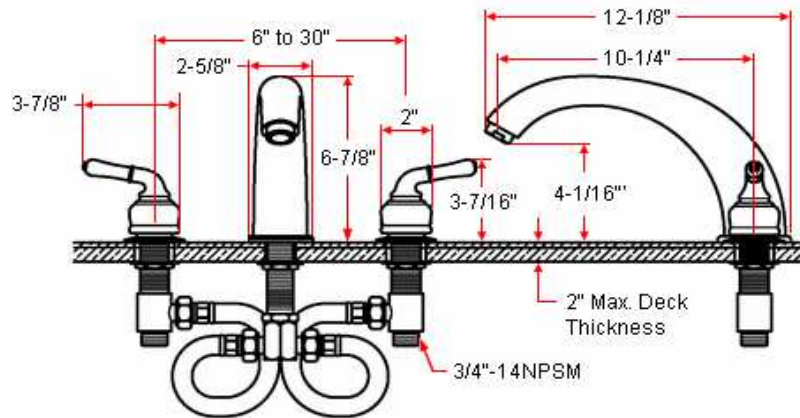

# LANGDON Roman Tub Faucet (11" projection)

## Specifications

<b>Flow Rate (GPM)</b>	11.57 GPM @ 20 PSI
<b>Material Content</b>	Brass body with zinc handle
<b>Spout dimensions</b>	10-1/4"
<b>Cartridge</b>	Ceramic disk cartridge
<b>Lever handle operation</b>	1/4 quarter turn stop
<b>Hand held sprayer</b>	Not included
<b>Installation Type</b>	3-hole, 8-16" variable width base

## Dimensions