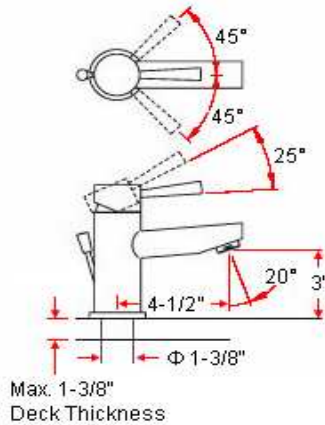

## Specifications

<b>Flow Rate (GPM)</b>	1.27 GPM @ 60 psi
<b>Material Content</b>	Brass body with zinc handle
<b>Pop-Up Drain</b>	Brass pop-up
<b>Spout Reach</b>	4-1/2"
<b>Cartridge</b>	Washerless
<b>Lever Handle Operation</b>	(1/4) quarter turn stop
<b>Installation Type</b>	Single hole mount

## Dimensions