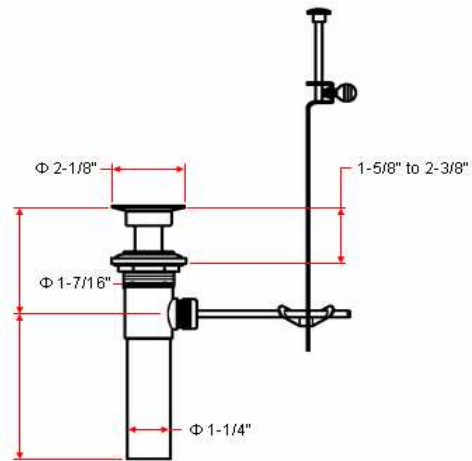

# LANGDON Lavatory Faucet

## Specifications

<b>Flow Rate (GPM)</b>	1.82 GPM @ 60 psi
<b>Material Content</b>	Brass body with zinc handle
<b>Pop-Up Drain</b>	Brass and stainless steel pop-up
<b>Spout Reach</b>	4-5/16"
<b>Cartridge</b>	Washerless
<b>Lever Handle Operation</b>	(1/4) quarter turn stop
<b>Installation Type</b>	3-hole, 4" center mount

## Dimensions

## Order Codes & Finishes/Colors

<b>Satin Nickel (US15)</b>	527432
<b>Oil Rubbed Bronze (US10B)</b>	527390
<b>Antique Copper</b>	527457

Type:

Job:

Order Code:

Approvals:

Design House reserves the right to make changes in materials, specifications & models at any time. Design House also reserves the right to discontinue product without notice or obligation.