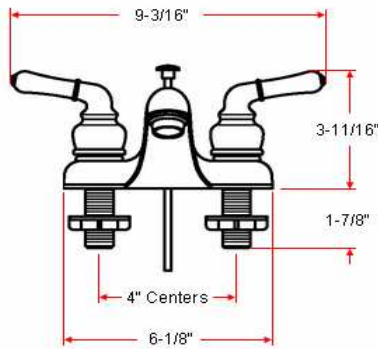

## Specifications

<b>Flow Rate (GPM)</b>	1.82 GPM @ 60 psi
<b>Material Content</b>	Brass body with zinc handle
<b>Pop-Up Drain</b>	Brass and stainless steel pop-up
<b>Spout Reach</b>	4-5/16"
<b>Cartridge</b>	Washerless
<b>Lever Handle Operation</b>	(1/4) quarter turn stop
<b>Installation Type</b>	3-hole, 4" center mount

## Dimensions

## Order Codes & Finishes/Colors

<b>Satin Nickel (US15)</b>	527432
<b>Oil Rubbed Bronze (US10B)</b>	527390
<b>Antique Copper</b>	527457

Type:

Job:

Order Code:

Approvals:

Design House reserves the right to make changes in materials, specifications & models at any time. Design House also reserves the right to discontinue product without notice or obligation.