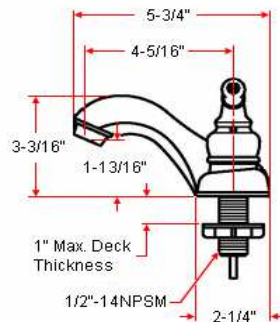

## Specifications

<b>Flow Rate (GPM)</b>	1.82 GPM @ 60 psi
<b>Material Content</b>	Brass body with zinc handle
<b>Pop-Up Drain</b>	Brass and stainless steel pop-up
<b>Spout Reach</b>	4-5/16"
<b>Cartridge</b>	Washerless
<b>Lever Handle Operation</b>	(1/4) quarter turn stop
<b>Installation Type</b>	3-hole, 4" center mount

## Dimensions