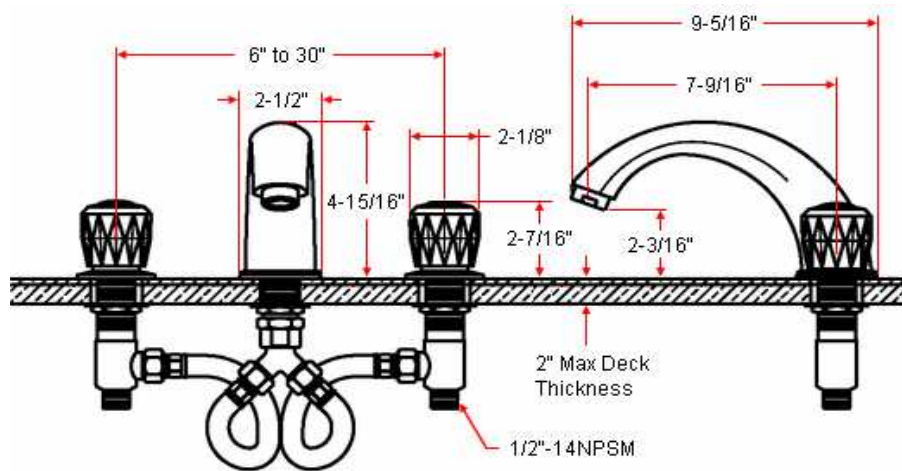

## Specifications

<b>Flow Rate (GPM)</b>	15.3 GPM @ 40 psi
<b>Material Content</b>	Brass body with plastic handle
<b>Spout dimensions</b>	7-9/16"
<b>Cartridge</b>	Ceramic disk cartridge
<b>Lever handle operation</b>	1/4 quarter turn stop
<b>Hand held sprayer</b>	Not included
<b>Installation Type</b>	3-hole, 8-16" variable width base

## Dimensions