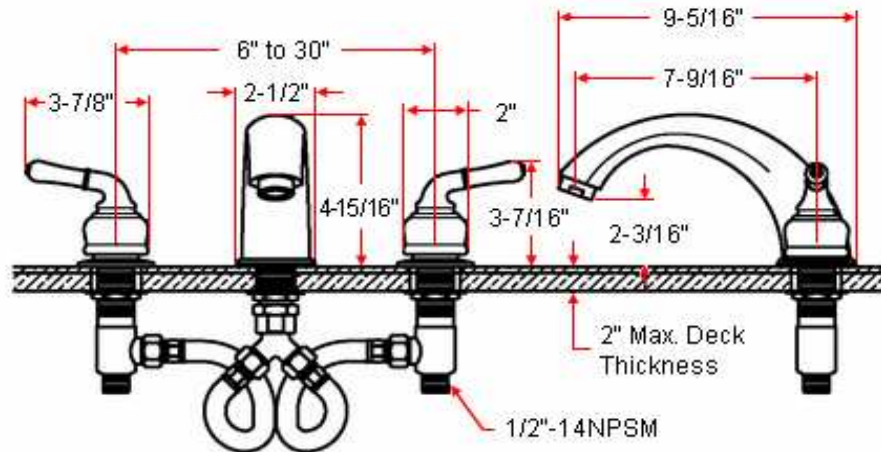

# LANGDON Roman Tub Faucet (8" projection)

## Specifications

<b>Flow Rate (GPM)</b>	15.3 GPM @ 40 PSI
<b>Material Content</b>	Brass body with zinc handle
<b>Spout dimensions</b>	7-9/16"
<b>Cartridge</b>	Ceramic disk cartridge
<b>Lever handle operation</b>	1/4 quarter turn stop
<b>Hand held sprayer</b>	Not included
<b>Installation Type</b>	3-hole, 8-16" variable width base

## Dimensions