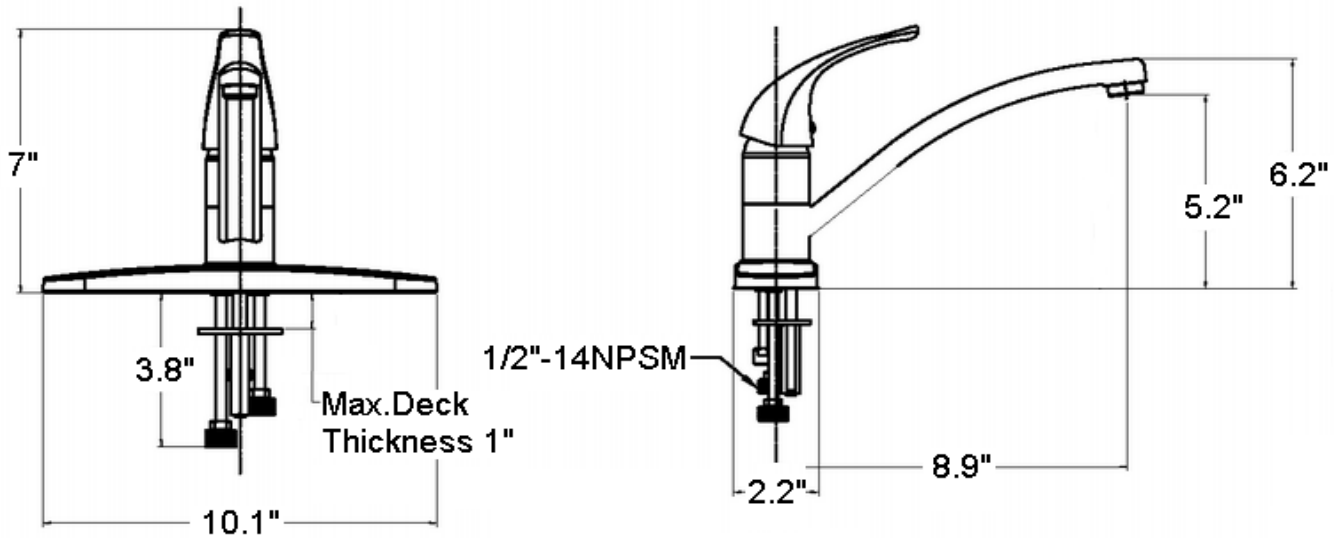

Dimensions

Warranty & Compliances

Warranty	Lifetime Limited Warranty
IAPMO/UPC	UPC & cUPC Compliant
ASME	ASME A112.18.1
ANSI	Compliant
ADA	Compliant
NSF	NSF 61-9
CSA	CSA B125-1
Lead Free	Fed. Public Law 111-380 (1/2014)

Order Codes & Finishes/Colors

Satin Nickel (US15)	526988	
Oil Rubbed Bronze (US10B)	526970	
Polished Chrome (US26)	526996	

Type:

Job:

Order Code:

Approvals:

Design House reserves the right to make changes in materials, specifications & models at any time. Design House also reserves the right to discontinue product without notice or obligation.