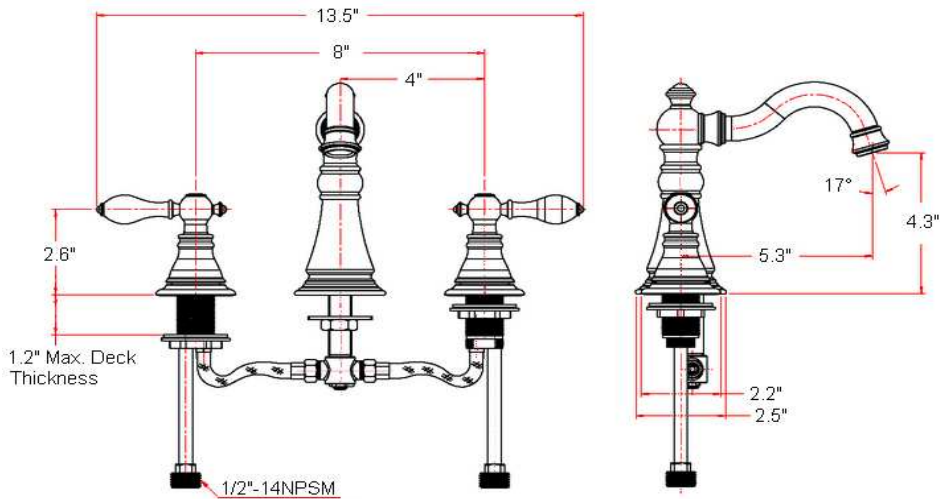

Dimensions

Warranty & Compliances

Warranty	Lifetime Limited Warranty
IAPMO/UPC	UPC & cUPC Compliant
ASME	ASME A112.18.1
ANSI	Compliant
ADA	Compliant
NSF	Compliant
CSA	Compliant

Order Codes & Finishes/Colors

Satin Nickel (US15)	526954	
Oil Rubbed Bronze (US10B)	526947	
Polished Chrome (US26)	526962	

Type:

Job:

Order Code:

Approvals:

Design House reserves the right to make changes in materials, specifications & models at any time. Design House also reserves the right to discontinue product without notice or obligation.