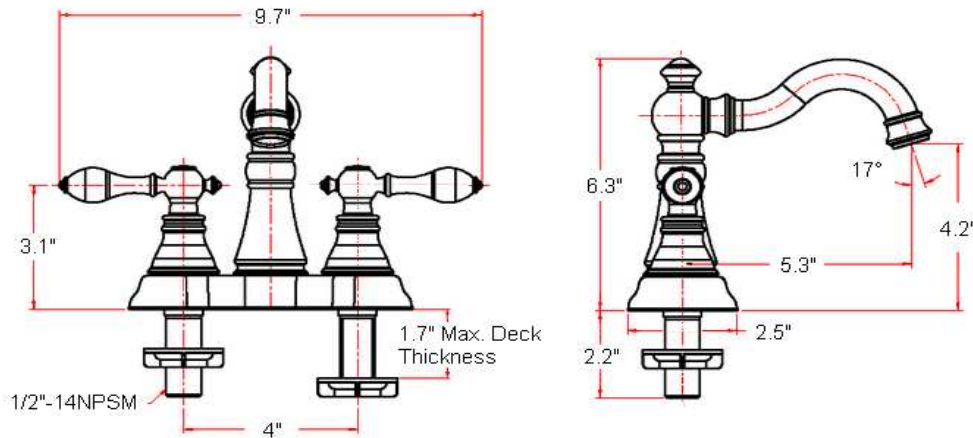

Dimensions

Warranty & Compliances

Warranty	Lifetime Limited Warranty
IAPMO/UPC	UPC & cUPC Compliant
ASME	ASME A112.18.1
ANSI	Compliant
ADA	Compliant
NSF	Compliant
CSA	Compliant

Order Codes & Finishes/Colors

Satin Nickel (US15)	526921	
Oil Rubbed Bronze (US10B)	526855	
Polished Chrome (US26)	526939	

Type:

Job:

Order Code:

Approvals:

Design House reserves the right to make changes in materials, specifications & models at any time. Design House also reserves the right to discontinue product without notice or obligation.