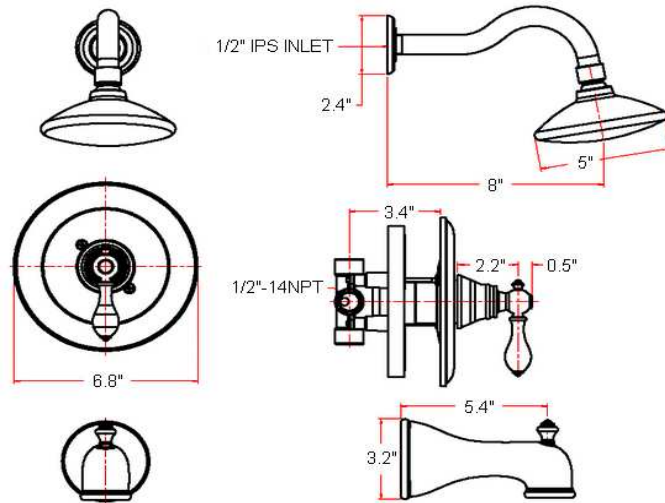

Dunhill Tub & Shower Faucet

Specifications

Material Content	Brass body with zinc alloy handle and spout
Cartridge	Ceramic Disc Cartridge; Pressure Balanced
Lever Handle Operation	(1/4) quarter turn stop
Spout	Pull-up diverter spout
Showerhead	Single Function

Dimensions

Warranty & Compliances

Warranty	Lifetime Limited Warranty
IAPMO/UPC	UPC & cUPC Compliant
ASME	ASME A112.18.1
ANSI	Compliant
ADA	Compliant
CSA	Compliant

Order Codes & Finishes/Colors

Satin Nickel (US15)	526905		
Oil Rubbed Bronze (US10B)	526913		
Polished Chrome (US16)	526897		