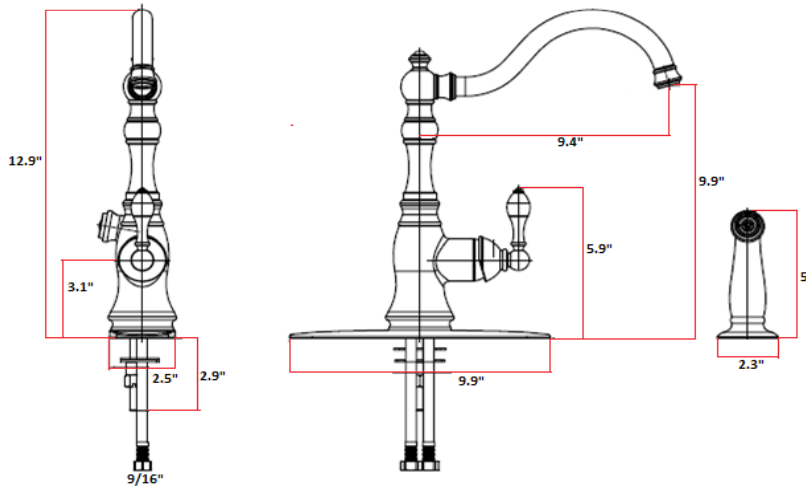

Dimensions

Warranty & Compliances

Warranty	Lifetime Limited Warranty
IAPMO/UPC	UPC & cUPC Compliant
AB 1953	Compliant
ASME	ASME A112.18.1
ANSI	Compliant
ADA	Compliant
NSF	NSF 61-9
CSA	CSA B125-1

Order Codes & Finishes/Colors

Satin Nickel (US15)	526871	
Oil Rubbed Bronze (US10B)	526889	
Polished Chrome (US26)	526863	

Type:

Job:

Order Code:

Approvals: