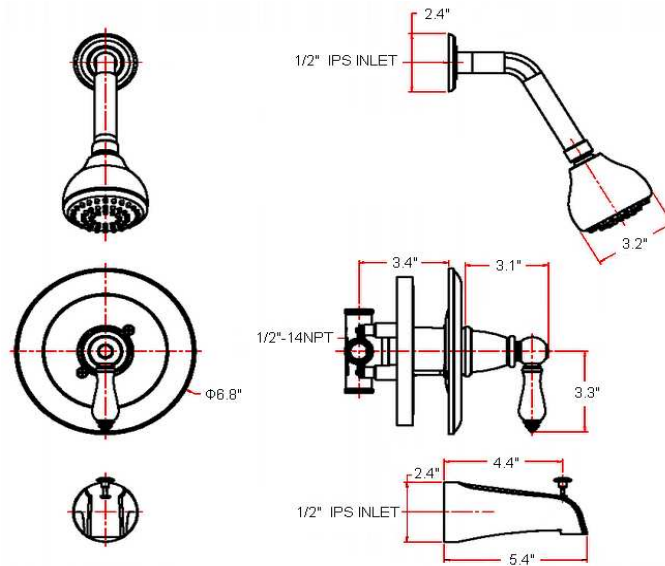

Hathaway Tub & Shower Faucet

Specifications

Material Content	Brass body with zinc alloy handle and spout
Cartridge	Ceramic Disc Cartridge; Pressure Balanced
Lever Handle Operation	(1/4) quarter turn stop
Spout	Pull-up diverter spout
Shower Head	Single Function

Dimensions

Warranty & Compliances

Warranty	Lifetime Limited Warranty
IAPMO/UPC	UPC & cUPC Compliant
ASME	ASME A112.18.1
ANSI	Compliant
ADA	Compliant
CSA	Compliant

Order Codes & Finishes/Colors

Satin Nickel (US15)	526822		
Oil Rubbed Bronze (US10B)	526814		
Polished Chrome (US16)	526830		