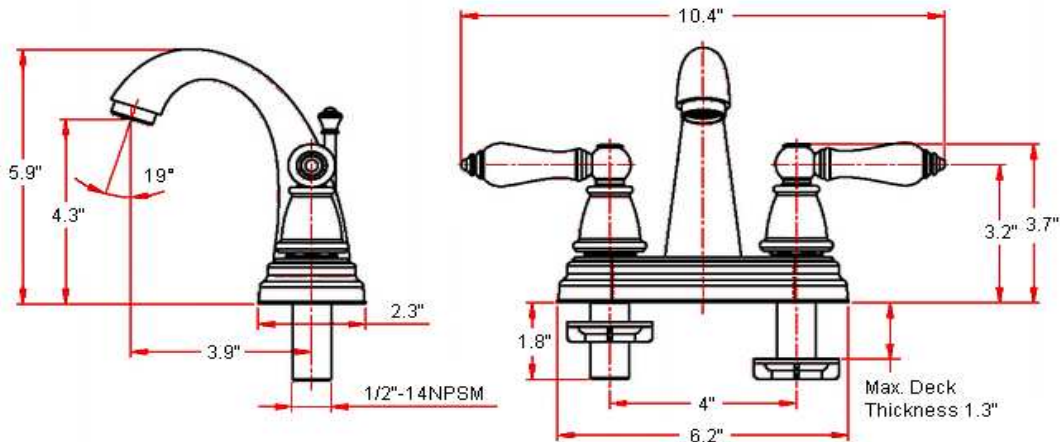

## Specifications

<b>Flow Rate (GPM)</b>	1.80 GPM @ 60 psi
<b>Material Content</b>	Brass body with brass handle
<b>Pop-Up Drain</b>	Brass and plastic pop-up
<b>Spout Reach</b>	3.9"
<b>Cartridge</b>	Ceramic disk Cartridge
<b>Lever Handle Operation</b>	(1/4) quarter turn stop
<b>Installation Type</b>	3-hole, 4" center mount

## Dimensions