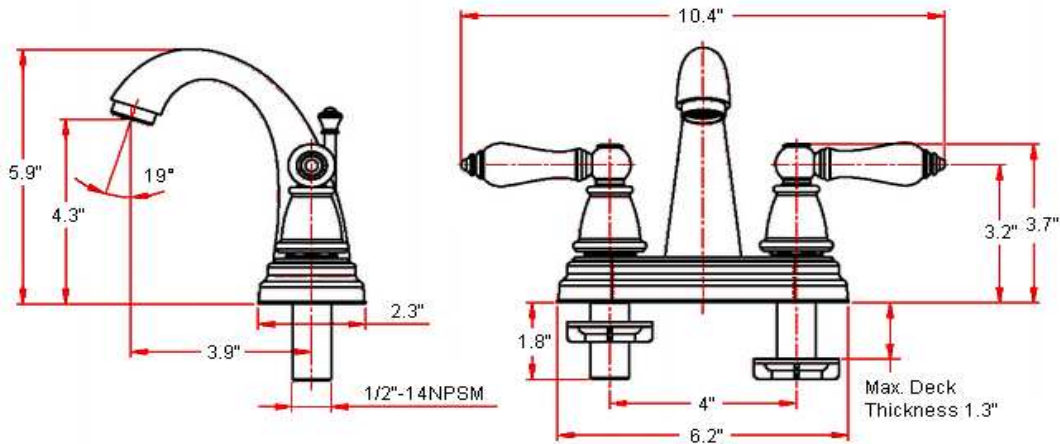

Dimensions

Warranty & Compliances

Warranty	Lifetime Limited Warranty
IAPMO/UPC	UPC & cUPC Compliant
ASME	ASME A112.18.1
ANSI	Compliant
ADA	Compliant
NSF	Compliant
CSA	Compliant

Order Codes & Finishes/Colors

Satin Nickel (US15)	526665	
Oil Rubbed Bronze (US10B)	526657	
Polished Chrome (US26)	526673	
Rustic Pewter	526681	

Type:

Job:

Order Code:

Approvals:

Design House reserves the right to make changes in materials, specifications & models at any time. Design House also reserves the right to discontinue product without notice or obligation.