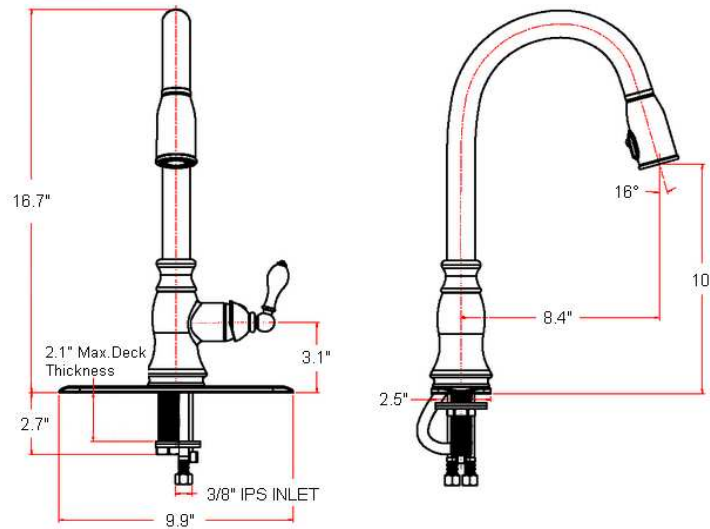

## Specifications

<b>Flow Rate (GPM)</b>	1.85 GPM @ 60 psi
<b>Material Content</b>	Brass body with brass handle
<b>Pop-Up Drain</b>	N/A
<b>Spout Reach</b>	8.4"
<b>Cartridge</b>	Ceramic disk Cartridge
<b>Lever Handle Operation</b>	(1/4) quarter turn stop
<b>Installation Type</b>	Single hole mount with optional deck plate included as shown
<b>Sprayer</b>	Integrated ABS pull-out sprayer (66" soft hose)

## Dimensions

## Order Codes & Finishes/Colors

<b>Satin Nickel (US15)</b>	525865	
<b>Oil Rubbed Bronze (US10B)</b>	525873	
<b>Polished Chrome (US26)</b>	525857	

**Type:**

**Job:**

**Order Code:**

**Approvals:**

Design House reserves the right to make changes in materials, specifications & models at any time. Design House also reserves the right to discontinue product without notice or obligation.