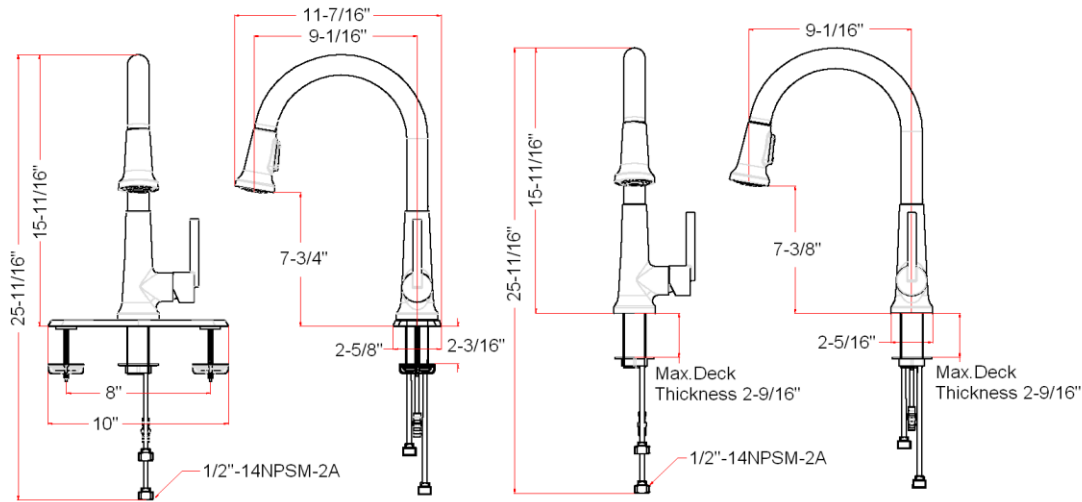

Dimensions

Warranty & Compliances

Warranty	Lifetime Limited Warranty
IAPMO/UPC	UPC & cUPC Compliant
ASME	ASME A112.18.1-05
ANSI	Compliant
ADA	Compliant
NSF	Compliant
Lead Free	Fed. Public Law 111-380 (1/2014)

Order Codes & Finishes/Colors

Satin Nickel (US15)	525717	
Polished Chrome (US26)	525725	

Type:

Job:

Order Code:

Approvals:

Design House reserves the right to make changes in materials, specifications & models at any time. Design House also reserves the right to discontinue product without notice or obligation.