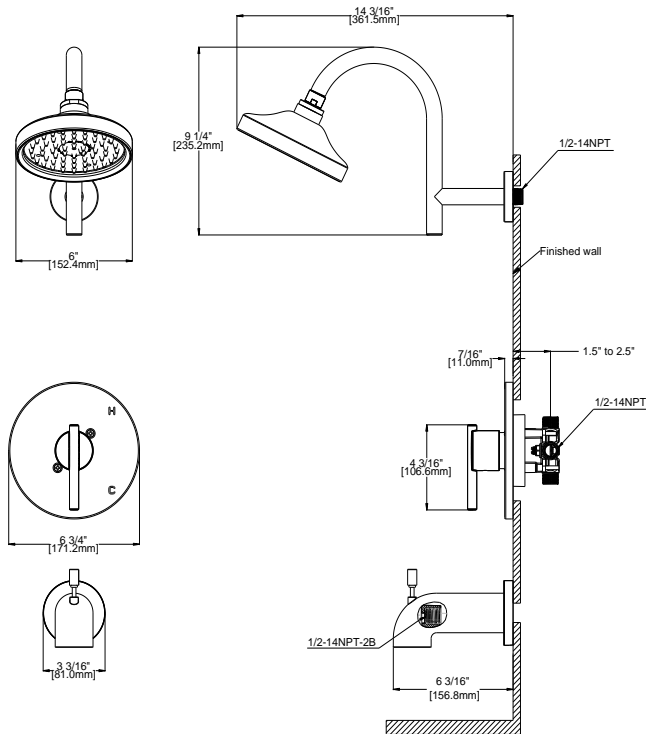

Dimensions

Warranty & Compliances

Warranty	Lifetime Limited Warranty, Lifetime Limited Finish Warranty
IAPMO/UPC	CUPC compliant
ASME	ASME A112.18.1-2012/CSA B1255.1-12
ADA	Compliant
WaterSense®	Compliance with EPA WaterSense

Order Codes & Finishes/Colors

Brushed Nickel (US15)	525691	
Polished Chrome	525709	
Oil Rubbed Bronze		

Type:
Job:
Order Code:
Approvals: