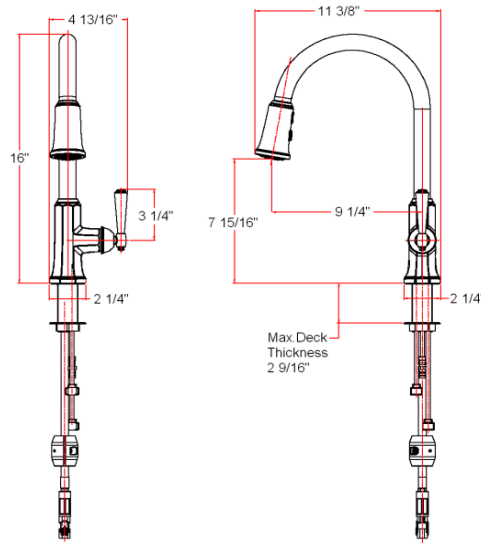

Dimensions

Warranty & Compliances

Warranty	Lifetime Limited Warranty
IAPMO/UPC	UPC & cUPC Compliant
ASME	ASME A112.18.1-05
ANSI	Compliant
ADA	Compliant
NSF	Compliant
Lead Free	Fed. Public Law 111-380 (1/2014)

Order Codes & Finishes/Colors

Satin Nickel (US15)	525683	
Brushed Bronze	524520	

Type:

Job:

Order Code:

Approvals:

Design House reserves the right to make changes in materials, specifications & models at any time. Design House also reserves the right to discontinue product without notice or obligation.