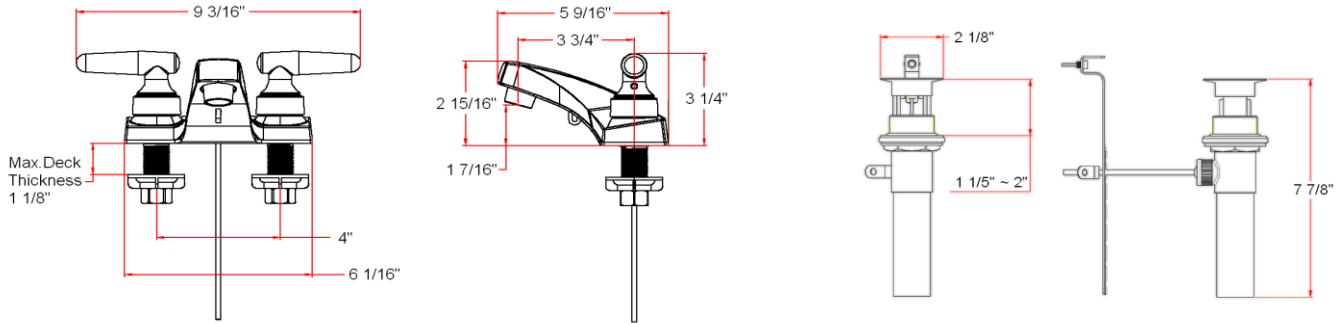

Dimensions

Warranty & Compliances

Warranty	Lifetime Limited Warranty
IAPMO/UPC	UPC & cUPC Compliant
ASME	ASME A112.18.1-05
ANSI	Compliant
ADA	Compliant
NSF	Compliant
Lead Free	Fed. P.L. 111-380 (1/2014)
Watersense	Compliant

Order Codes & Finishes/Colors

Polished Chrome (US26) 525550

Type:

Job:

Order Code:

Approvals:

Design House reserves the right to make changes in materials, specifications & models at any time. Design House also reserves the right to discontinue product without notice or obligation.