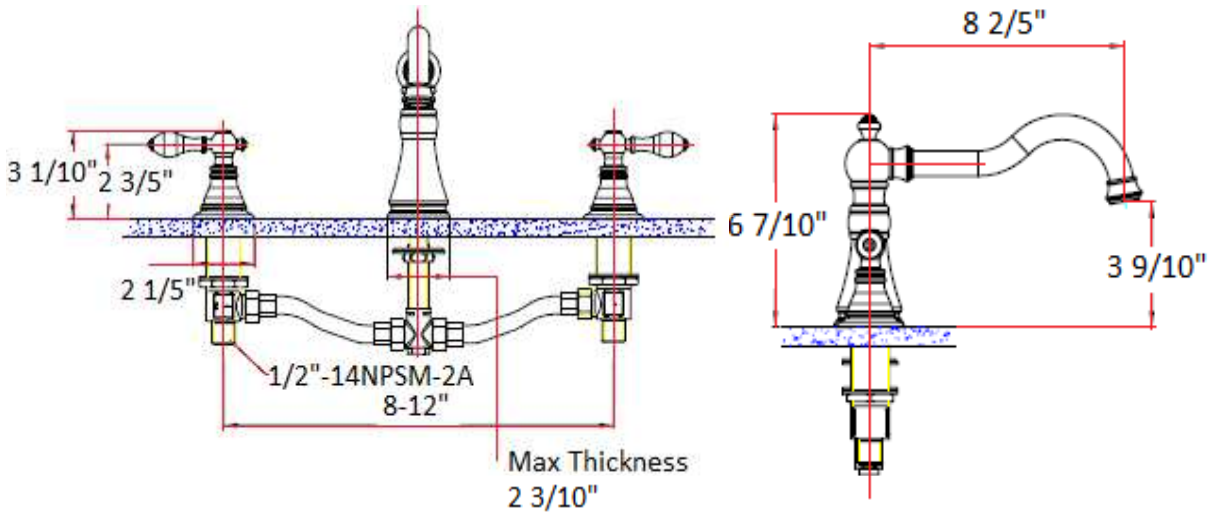

## Specifications

Flow Rate (GPM)	2.2 GPM @ 60 PSI
Material Content:	Zinc handle, without sprayer
Spout dimensions	8 2/5"
Cartridge	Ceramic Disk
Hand held sprayer	Not included
Lever handle operation	(1/4) quarter turn stop

## Dimensions