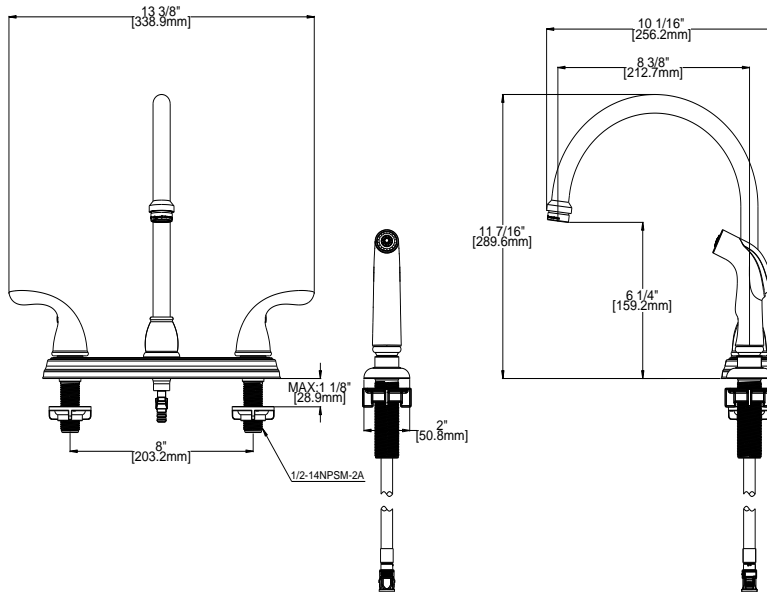

Dimensions

Warranty & Compliances

Warranty	Lifetime Limited Warranty, Lifetime Limited Finish Warranty
IAPMO/UPC	CUPC compliant
ASME	ASME A112.18.1-2012/CSA B1255.1-12
NSF/ANSI	NSF/ANSI 372
Lead Free	AB1953 compliant
ADA	Compliant

Order Codes & Finishes/Colors

Brushed Nickel (US15)	525089
Polished Chrome	525071
Oil Rubbed Bronze	525097

Type:
Job:
Order Code:
Approvals: