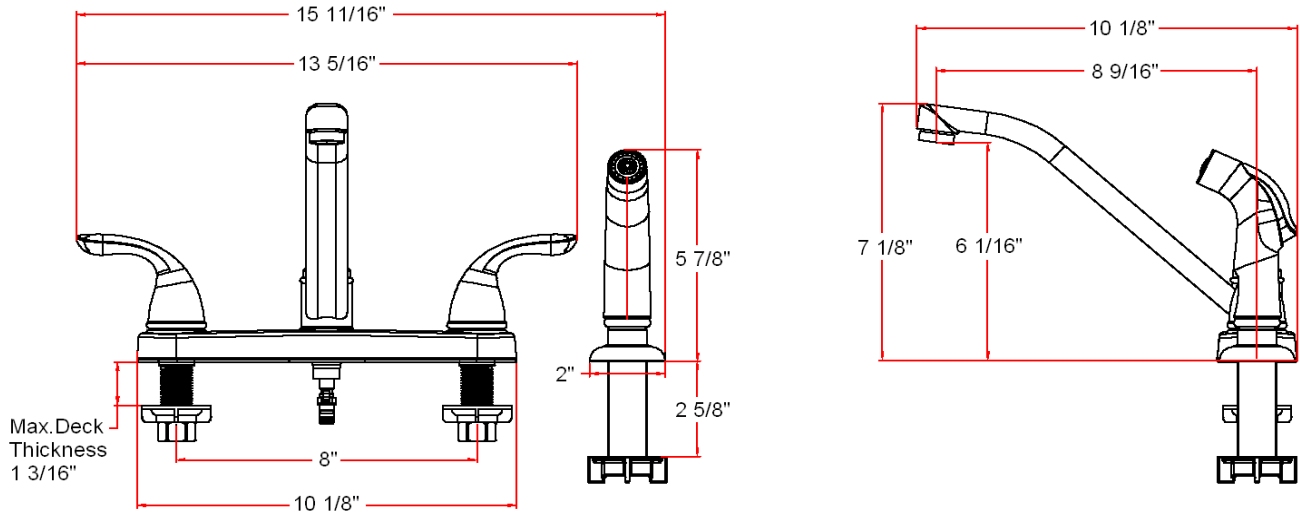

Dimensions

Warranty & Compliances

Warranty	Lifetime Limited Warranty
IAPMO/UPC	UPC & cUPC Compliant
ASME	ASME A112.18.1-05
ANSI	Compliant
ADA	Compliant
NSF	Compliant
Lead Free	Fed. Public Law 111-380 (1/2014)

Order Codes & Finishes/Colors

Polished Chrome (US26)	525048	
Satin Nickel (US15)	525055	
Oil Rubbed Bronze (US10B)	525063	

Type:

Job:

Order Code:

Approvals:

Design House reserves the right to make changes in materials, specifications & models at any time. Design House also reserves the right to discontinue product without notice or obligation.