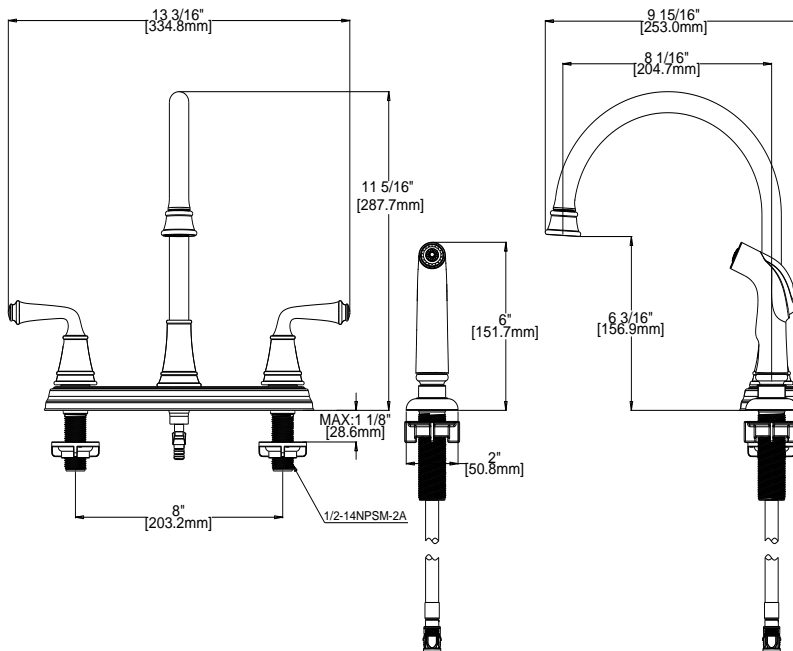

Dimensions

Warranty & Compliances

Warranty	Lifetime Limited Warranty, Lifetime Limited Finish Warranty
IAPMO/UPC	CUPC compliant
ASME	ASME A112.18.1-2012/CSA B1255.1-12
NSF/ANSI	NSF/ANSI 372
Lead Free	AB1953 compliant
ADA	Compliant

Order Codes & Finishes/Colors

Brushed Nickel (US15)	
Polished Chrome	524710
Oil Rubbed Bronze	524736

Type:
Job:
Order Code:
Approvals: